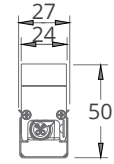

SPECIFICATION

MODEL	HIGH WAVE INSTA LINEAR PL DC MILKY
OPERATING VOLTAGE	24V DC, 48V DC
POWER CONSUMPTION	12W/1000mm, 14W/1000mm
LED TYPE	SMD, High Power LED
COLOUR RANGE	2700K, 3000K, 4000K, 5000K, Tunable White, RGB, RGBW
PIXEL	8 Pixels/1000mm, 16 Pixels/1000mm
CRI	90min, 80min
SYSTEM EFFICIENCY	70lm/W@3000K
FWHM	120°
MATERIAL	Aluminum + Tempered Glass + PMMA
OPERATING TEMPERATURE	-20°C ~ +55°C
STORAGE TEMPERATURE	-25°C ~ +60°C
LIFE TIME	50,000 hours/L70 at 25°C
CONNECTION	Quick-Plug
DIMENSIONS	1000(L)*24(W)*50(H)mm (U Type Bracket) 1000(L)*24(W)*62(H)mm (Adjustable Bracket) 300/500/900/1200mm available
WATER PROOF	IP66, IP67
CONTROL	ON/OFF, DMX, 0-10V Dim

DIMENSIONS

U Type Bracket

Adjustable Bracket

*all units are in mm

OPTIC SELECTION

120°

LED	Lumens	Watts	Efficacy
WHITE	840.96	12.00	70.08

CenterBeamLux	Illuminance at Distance
3402.00 lx	0.3 m
850.50 lx	0.7 m
378.00 lx	1.0 m
212.63 lx	1.3 m
136.08 lx	1.7 m
94.50 lx	2.0 m