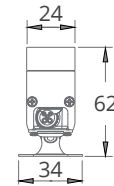

SPECIFICATION

MODEL	HIGH WAVE INSTA LINEAR PL DC MILKY
OPERATING VOLTAGE	24V DC, 48V DC
POWER CONSUMPTION	12W/1000mm, 14W/1000mm
LED TYPE	SMD, High Power LED
COLOUR RANGE	2700K, 3000K, 4000K, 5000K, Tunable White, RGB, RGBW
PIXEL	8 Pixels/1000mm, 16 Pixels/1000mm
CRI	90min, 80min
SYSTEM EFFICIENCY	70lm/W@3000K
FWHM	120°
MATERIAL	Aluminum + Tempered Glass + PMMA
OPERATING TEMPERATURE	-20°C ~ +55°C
STORAGE TEMPERATURE	-25°C ~ +60°C
LIFE TIME	50,000 hours/L70 at 25°C
CONNECTION	Quick-Plug
DIMENSIONS	1000(L)*24(W)*50(H)mm (U Type Bracket) 1000(L)*24(W)*62(H)mm (Adjustable Bracket) 300/500/900/1200mm available
WATER PROOF	IP66, IP67
CONTROL	ON/OFF, DMX, 0-10V Dim

DIMENSIONS

U Type Bracket

Adjustable Bracket

*all units are in mm

OPTIC SELECTION

120°

LED	Lumens	Watts	Efficacy
WHITE	840.96	12.00	70.08

CenterBeamLux	Illuminance at Distance
3402.00 lx	0.3 m
850.50 lx	0.7 m
378.00 lx	1.0 m
212.63 lx	1.3 m
136.08 lx	1.7 m
94.50 lx	2.0 m