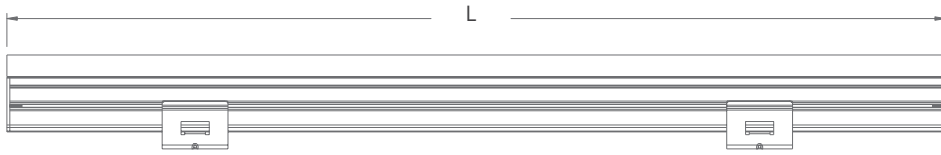

SPECIFICATION

MODEL	HIGH WAVE INSTA LINEAR PL DC MILKY
OPERATING VOLTAGE	24V DC, 48V DC
POWER CONSUMPTION	12W/1000mm, 14W/1000mm
LED TYPE	SMD, High Power LED
COLOUR RANGE	2700K, 3000K, 4000K, 5000K, Tunable White, RGB, RGBW
PIXEL	8 Pixels/1000mm, 16 Pixels/1000mm
CRI	90min, 80min
SYSTEM EFFICIENCY	70lm/W@3000K
FWHM	120°
MATERIAL	Aluminum + Tempered Glass + PMMA
OPERATING TEMPERATURE	-20°C ~ +55°C
STORAGE TEMPERATURE	-25°C ~ +60°C
LIFE TIME	50,000 hours/L70 at 25°C
CONNECTION	Quick-Plug
DIMENSIONS	1000(L)*24(W)*50(H)mm (U Type Bracket) 1000(L)*24(W)*62(H)mm (Adjustable Bracket) 300/500/900/1200mm available
WATER PROOF	IP66, IP67
CONTROL	ON/OFF, DMX, 0-10V Dim

DIMENSIONS

U Type Bracket

Adjustable Bracket

*all units are in mm

OPTIC SELECTION

120°

LED	Lumens	Watts	Efficacy
WHITE	840.96	12.00	70.08

CenterBeamLux	Illuminance at Distance
3402.00 lx	0.3 m
850.50 lx	0.7 m
378.00 lx	1.0 m
212.63 lx	1.3 m
136.08 lx	1.7 m
94.50 lx	2.0 m